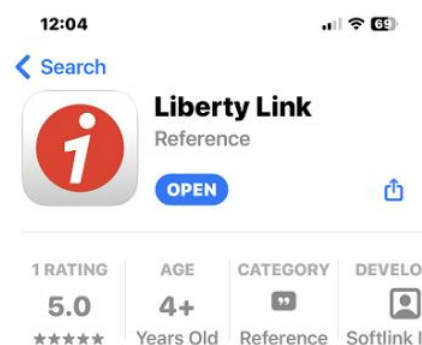

Step 1 – Installation

On your mobile phone or device, download and install the App from the store, depending on the type of your device.

[Apple](#) iPhones

[Android](#) Phones

Search for **Liberty Link** and follow through the installation process.