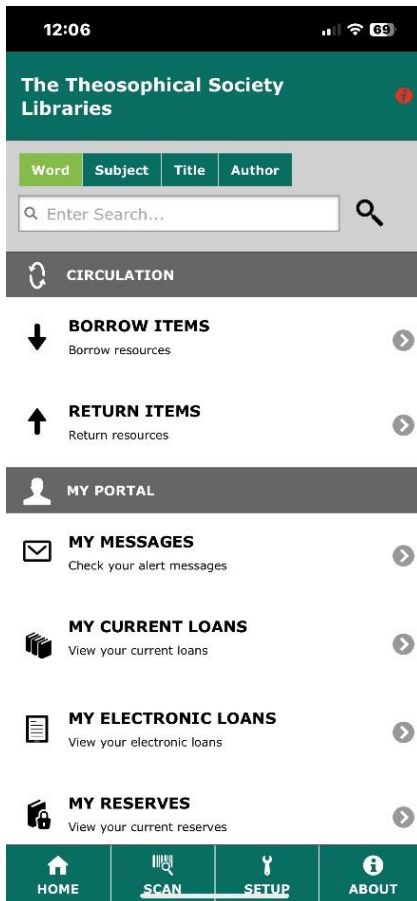

The Liberty Link app provides Android and iOS phone users 24/7 access to the information they need.

Let's start in Three Easy Steps!

Step 1 – Installation

On your mobile phone or device, download and install the App from the store, depending on the type of your device.

[Apple](#) iPhones

[Android](#) Phones

Search for **Liberty Link** and follow through the installation process.

Step 2 – First time setup

Connect to **SETUP** on the bottom tab and add your existing credentials.

This part is important, and please double check correct spelling!

- Library Web Address:

<https://catalogue.theosophicalsociety.org.au:443/liberty3>

- Username: eg **hpblavatsky@gmail.com**
- Password: **<your library password>**

Step 3 — Let the fun begin: Start using the features!

Your Theosophical Library connects you to information that helps you succeed in your research of theosophical resources, or provide a simple enjoyment to satisfy your general interest in learning.