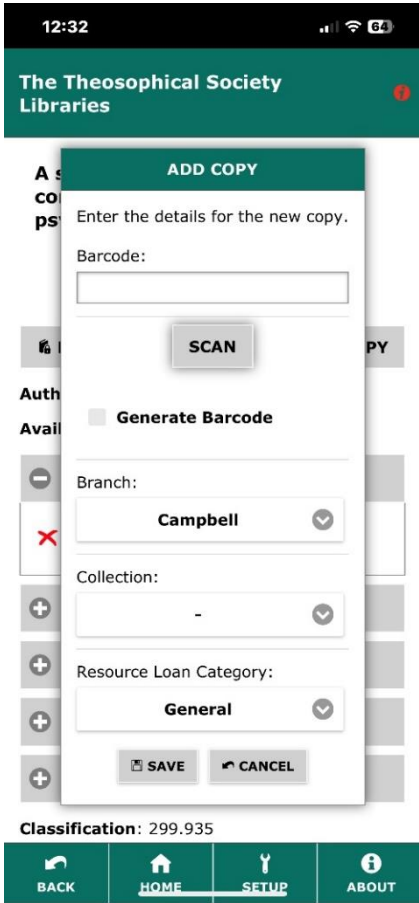

Scroll down through the many options available on the clean and modern interface.

Get familiar with the search functions and results.

Full Text Search provides ability to search all the fields within the catalog, including any information within the electronic resources such as Word or PDF documents.

Scan barcodes for more information

Few more tidbits.

Some more screenshots are provided for you to view and consider the wide scale of options and capabilities of the app. Perhaps a picture paints a thousand words.

The visual prompts are intuitive and do not require additional explanation.

Simple to use, perhaps comparable to a self-serve checkout just like in a supermarket!

(X means book is not for loan)

Scan a barcode inside the TS Library book....