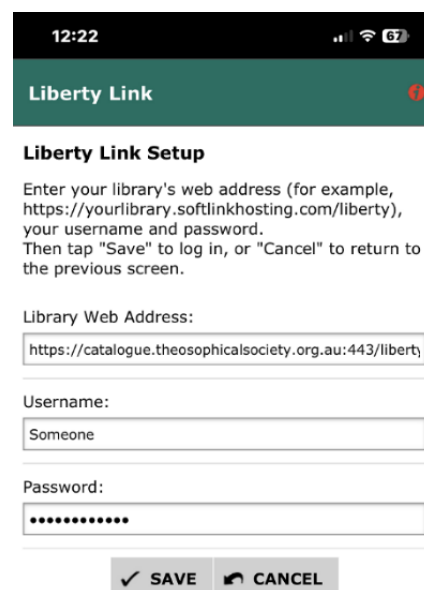

The Liberty Link app provides Android and iOS phone users 24/7 access to the information they need.

Let's start in Three Easy Steps!

Step 1 – Installation

On your mobile phone or device, download and install the App from the store, depending on the type of your device.

[Apple](#) iPhones

[Android](#) Phones

Search for **Liberty Link** and follow through the installation process.

Step 2 – First time setup

Connect to **SETUP** on the bottom tab and add your existing credentials.

This part is important, and please double check correct spelling!

- Library Web Address:

<https://catalogue.theosophicalsociety.org.au:443/liberty3>

- Username: eg **hpblavatsky@gmail.com**
- Password: **<your library password>**

Step 3 — Let the fun begin: Start using the features!

Your Theosophical Library connects you to information that helps you succeed in your research of theosophical resources, or provide a simple enjoyment to satisfy your general interest in learning.